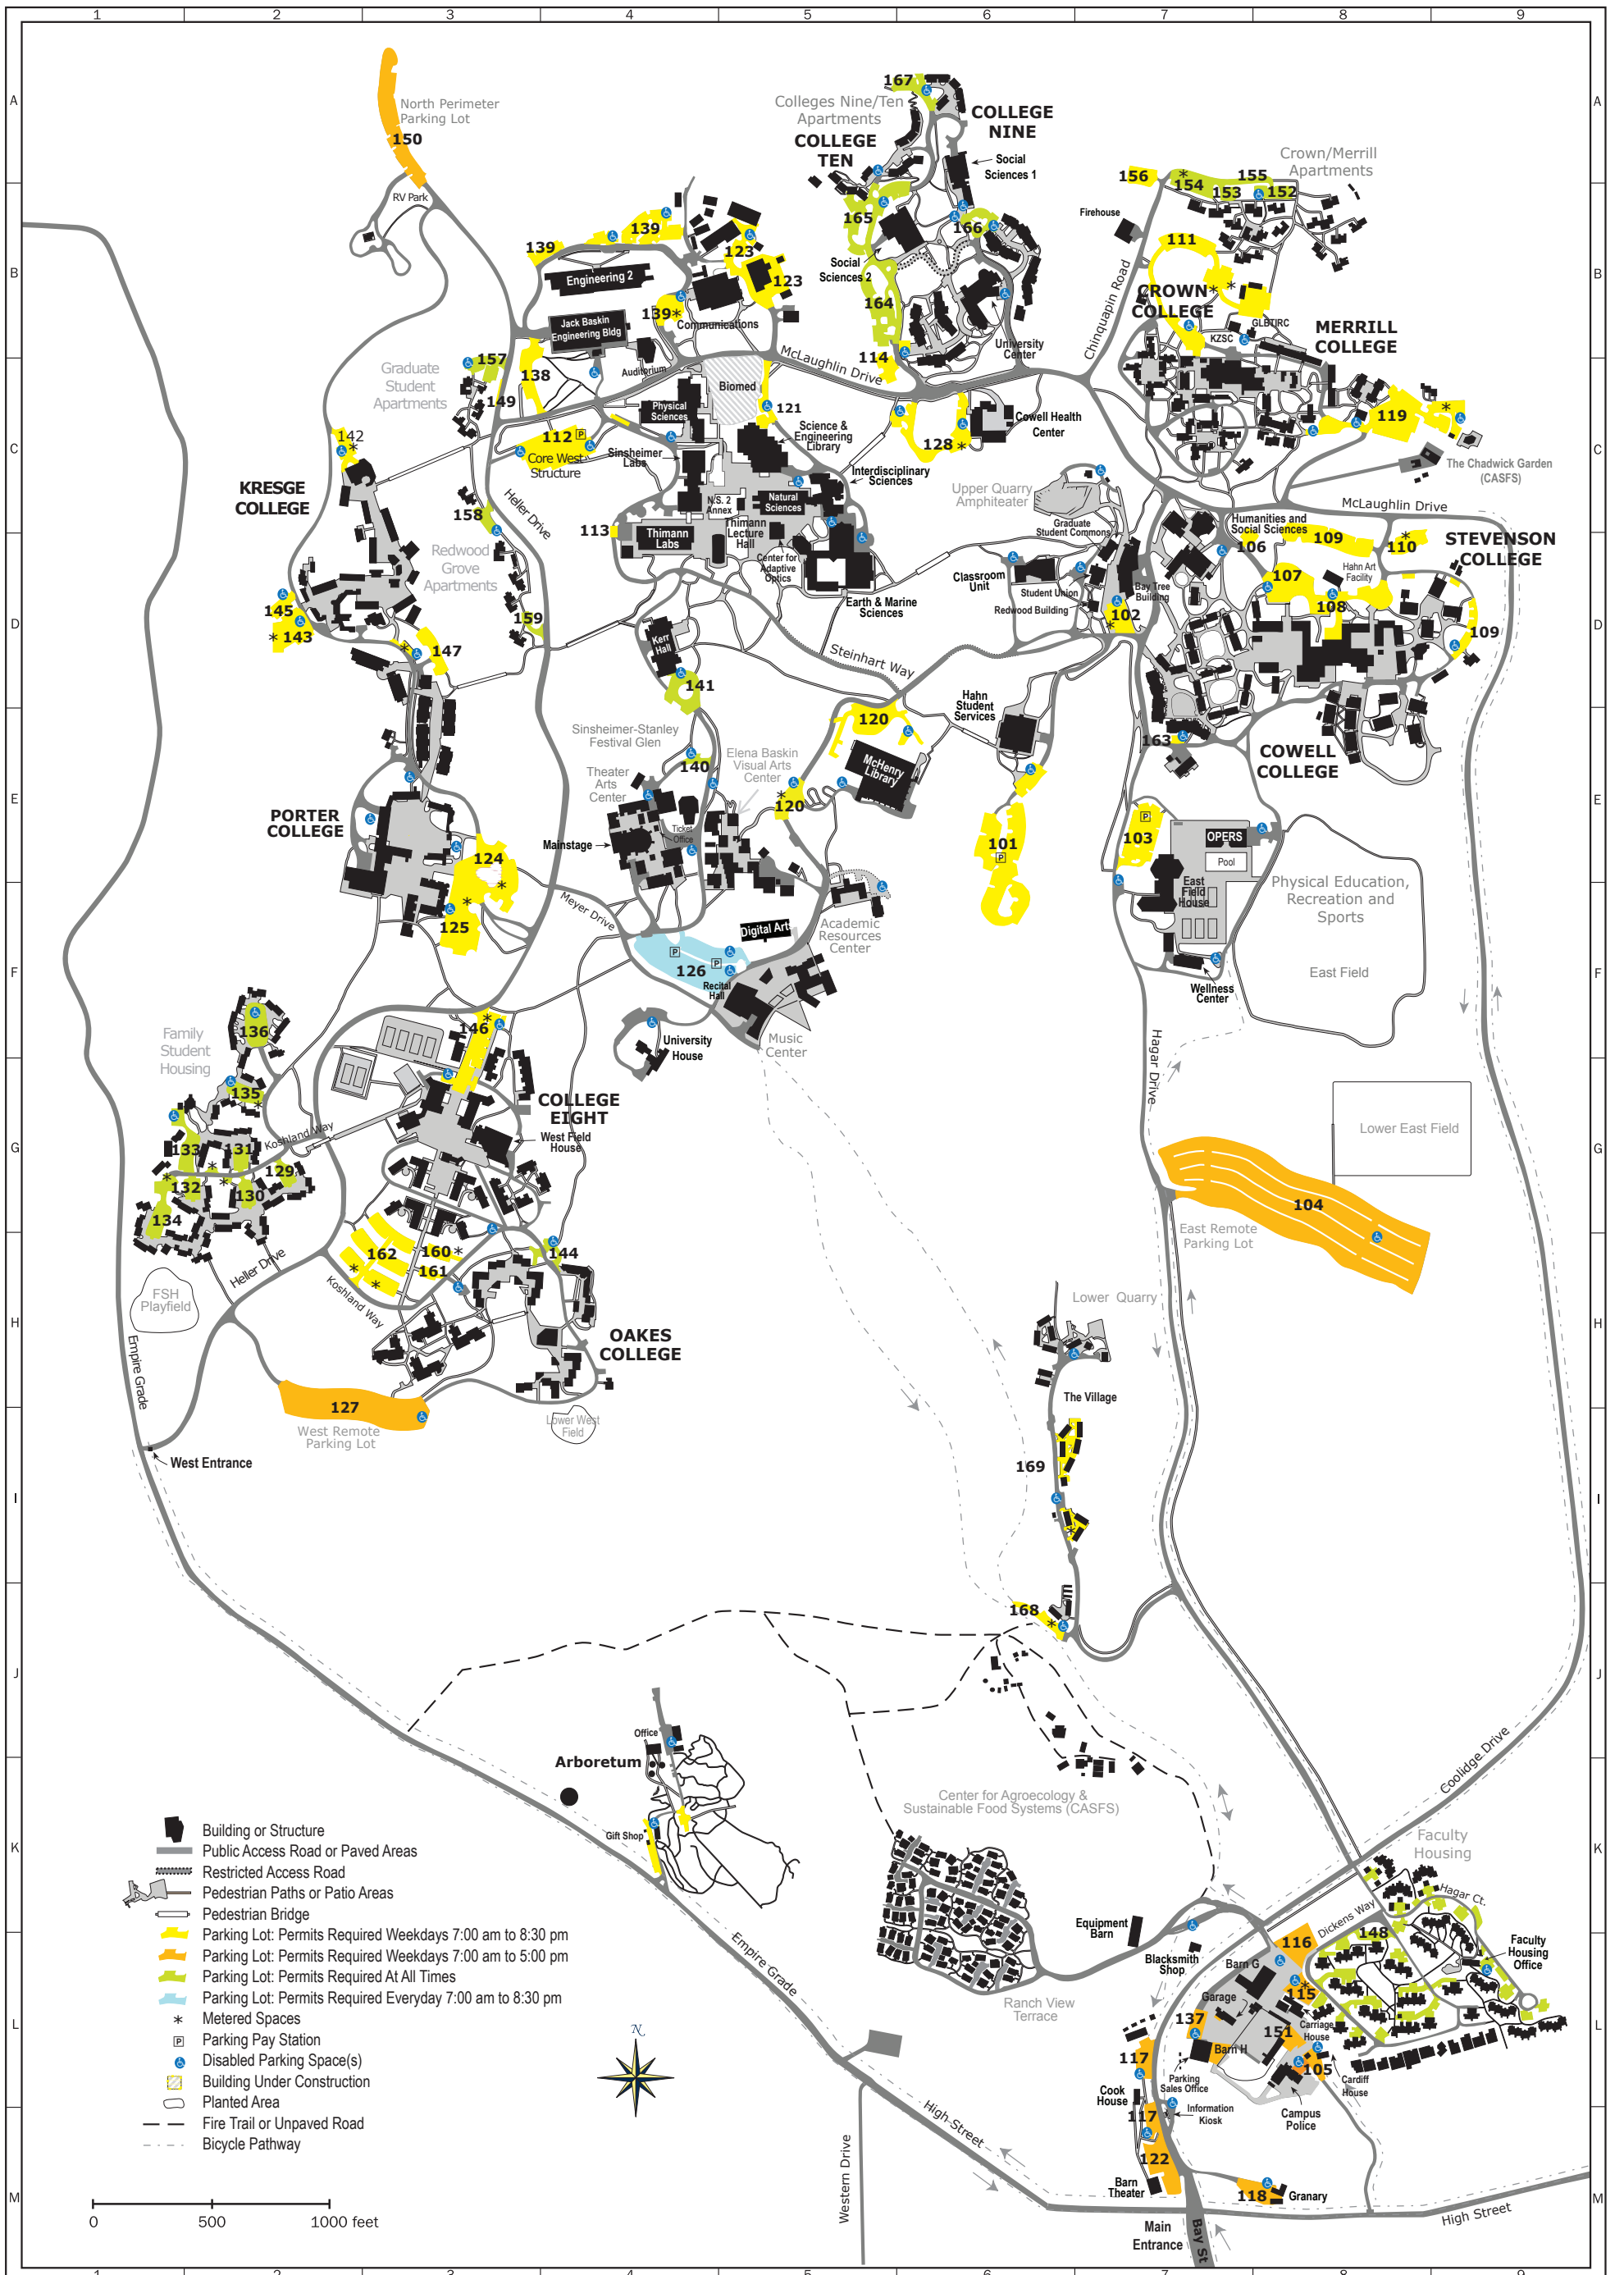

UC SANTA CRUZ PARKING MAP

PARKING LOT LOCATIONS

PERMIT REQUIREMENTS ARE SUBJECT TO CHANGE. PLEASE CHECK PERMIT REQUIREMENTS POSTED AT THE ENTRANCE TO EACH LOT PRIOR TO PARKING. POSTED RESERVED SPACES AND TIME ZONES ARE ENFORCED AT ALL TIMES. ALL VEHICLES MUST BE PARKED IN MARKED PARKING SPACES UNLESS OTHERWISE DIRECTED BY TAPS OR POLICE PERSONNEL.

F-5 Graduate Student Housing
 C-8 Granary
 K-7 H Barn
 K-4 Hahn Student Services
 B-4 Humanities and Social Sciences Facility
 L-7 Information Kiosk (Main Entrance)
 B-4 Interdisciplinary Sciences
 D-7 Kerr Hall
 C-5 Kresge College
 L-8 KZSC Radio
 L-8 Lower West Field
 C-5 McHenry Library
 D-6 Merrill College
 F-3 Natural Sciences 2 and Annex
 A-6 North Perimeter Parking Lot
 B-5 Oakes College
 B-4 Physical Sciences
 L-7 Police Department
 C-4 Porter College
 D-7 Quarry Plaza
 C-6 Redwood Building
 B-7 RV Park
 F-5 Science & Engineering Library
 D-5 Sinsheimer Laboratories
 G-7 Stevenson College
 B-4 Student Union
 K-8 Thimann Laboratories and Lecture Hall
 G-2 University House
 B-7 University Center
 D-7 Village Housing
 D-7 West Remote Parking Lot

ATHLETIC FACILITIES

C-8 East Field House
 C-5 Swimming Pool
 A-3 Tennis Courts East
 H-3 Tennis Courts West
 C-4 Wellness Center
 L-7 West Field House
 E-3

RESTAURANTS AND COFFEEHOUSES

D-7 Banana Joe's (Crown College)
 D-7 College Eight Café (College Eight)
 C-5 Cowell Coffee Shop (Cowell College)
 C-4 Oakes Café (Oakes College)
 A-6 Porter Slug Cafe & Grill (Porter College)
 B-5 Owl's Nest (Kresge College)
 D-8 Stevenson Coffee House (Stevenson College)
 D-7 Tacos Moreno (Merrill College)
 D-4 Joe's Pizza and Subs
 F-4 Terra Fresca (University Center)
 B-6
 I-7
 H2